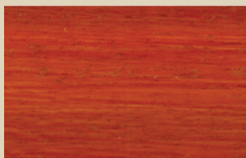

SPECTRA™

TRANSPARENT

Dark Oak

Light Oak

Cocoa

Butternut

Parquet

Wheat

Yellow

White Wash

Liming White

Mahogany

Jarrah

Teak

Merbau

Rosewood

Red

Violet

Mallee

Grasstree

Black Japan

Walnut

Briar

Yellow Box

Glasshouse

Blue

NOTE: Actual colour may vary depending on timber type or lighting conditions.