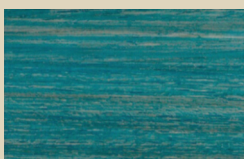

Red

Violet

Mallee

Grasstree

Black Japan

Walnut

Briar

Yellow Box

Black

Ebony

Lava

Rubberwood

Tilia

Driftwood

Bark

Treated Pine

Glasshouse

Blue

NOTE: Actual colour may vary depending on timber type or lighting conditions.