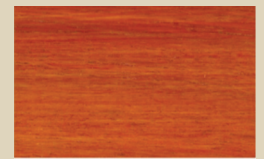

SPECTRA™

TRANSPARENT

Dark Oak

Light Oak

Cocoa

Butternut

Parquet

Wheat

Yellow

White Wash

Liming White

Mahogany

Jarrah

Teak

Merbau

Rosewood

Glasshouse

Blue

NOTE: Actual colour may vary depending on timber type or lighting conditions.