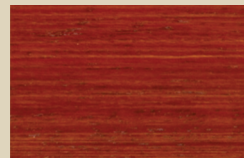

SPECTRA™

TRANSPARENT

Dark Oak

Light Oak

Cocoa

Butternut

Parquet

Wheat

Yellow

White Wash

Liming White

Mahogany

Jarrah

Teak

Merbau

Rosewood

Red

Violet

Mallee

Grasstree

Black Japan

Walnut

Briar

Yellow Box

Glasshouse

Blue

NOTE: Actual colour may vary depending on timber type or lighting conditions.