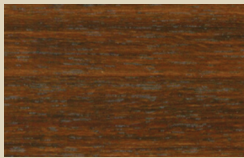

SPECTRA™

TRANSPARENT

Dark Oak

Light Oak

Cocoa

Butternut

Parquet

Wheat

Yellow

White Wash

Liming White

Mahogany

Jarrah

Teak

Merbau

Rosewood

Red

Violet

Mallee

Grasstree

Black Japan

Walnut

Briar

Yellow Box

Glasshouse

Blue

NOTE: Actual colour may vary depending on timber type or lighting conditions.